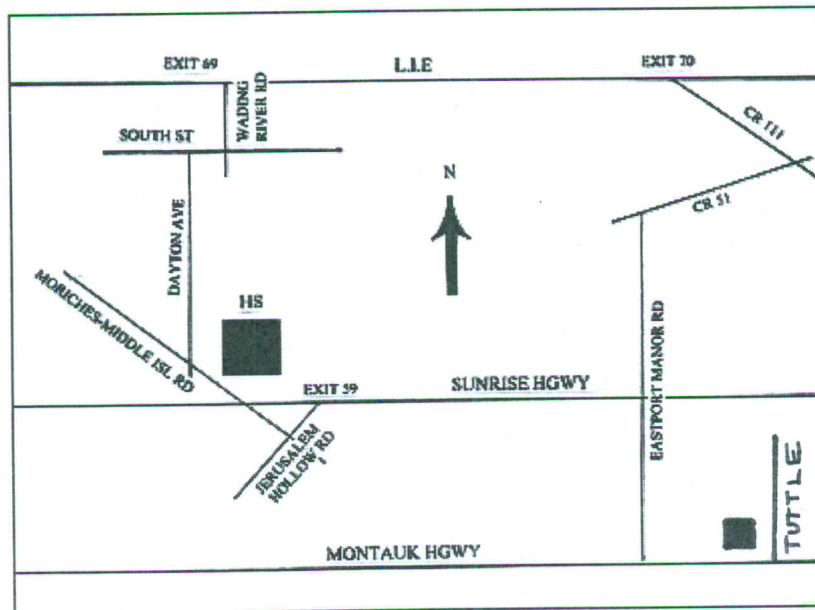

EASTPORT MAP

NOTE: Games are played at either Eastport South Manor High School OR Tuttle Avenue Fields. Please refer to the Schedules that will show which field you need to go to.

EASTPORT-SOUTH MANOR HIGH SCHOOL

543 Moriches-Middle Island Rd, Manorville

DIRECTIONS TO HS:

FROM THE WEST: LIE TO EXIT 68 (WM FLOYD PKWY SOUTH). 2ND LIGHT MAKE LEFT ONTO MORICHES-MIDDLE ISLAND RD. APPROX 5 MILES TO SCHOOL ON LEFT.

FROM THE EAST: LIE TO EXIT 69 (WADING RIVER RD) SOUTH TO INTERSECTION OF SOUTH ST. TURN RIGHT APPROX 1 - 1 1/2 MILES TO SECOND LEFT (DAYTON AVE). TURN LEFT AND CONTINUE TO STOP SIGN, APPROX 2 MILES. MAKE LEFT ONTO MORICHES MIDDLE ISLAND RD. SCHOOL IS APPROX 1/4 MILE ON LEFT. ONCE YOU ENTER LONG DRIVEWAY TO SCHOOL BUILDING - FOLLOW SIGNS TO THE STADIUM AND PARK IN PARKING LOT ON NORTH SIDE OF BUILDING.

Directions to Tuttle Avenue Fields:

-From the LIE:

Take LIE to Exit 70. Turn right at stop sign onto CR 111. Turn right onto CR 51. Make next left at traffic light onto Eastport-Manor Road. Turn Left on Montauk Highway to school. Make left on Tuttle Avenue, enter second parking lot on left.

-From Sunrise Highway:

Take Sunrise Highway East to Exit 61. Follow Eastport signs on Service Road to traffic light. Make right onto Eastport-Manor Road. Turn Left on Montauk Highway to school. Make left on Tuttle Avenue, enter second parking lot on left.