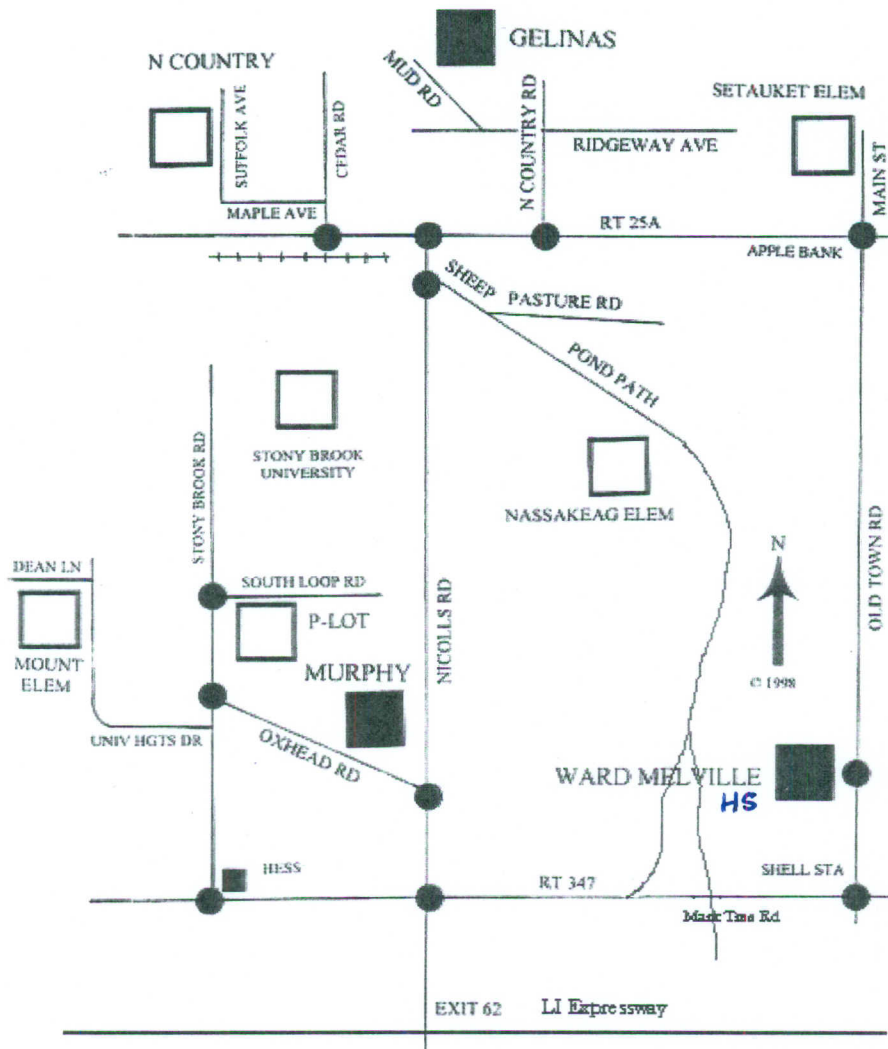

**NOTE: Three Village plays games at several different field locations.....
Please refer the Game Schedule to determine which field you need to go to.**

DIRECTIONS: TO ALL SCHOOLS: L.I.E. EXIT 62 - NICOLLS RD NORTH.

GELINAS - NICOLLS RD TO END. TURN RIGHT ON RT 25A TO 1ST TRAFFIC LIGHT. TURN LEFT ON NORTH COUNTRY RD TO 1ST STOP SIGN. TURN LEFT ON RIDGEWAY AVE. BEAR RIGHT AT FORK IN ROAD ONTO MUD RD. SCHOOL IS ON THE RIGHT.

MURPHY - NICOLLS RD - CROSS RT 347. TURN LEFT AT 1ST TRAFFIC LIGHT ONTO OXHEAD RD. THE SCHOOL IS ON THE RIGHT.

Nassakeag - Rt 347 to Mark Tree Road, go north, turns into Pond Path. The school is on the left

Mount Elementary - Stony Brook Rd to University Heights Dr, School on corner of University Heights and Dean Lane

WARD MELVILLE - TURN RIGHT ON RT 347 TO OLD TOWN RD. TURN LEFT ON OLD TOWN RD APPROX 1 MILE TO SCHOOL.