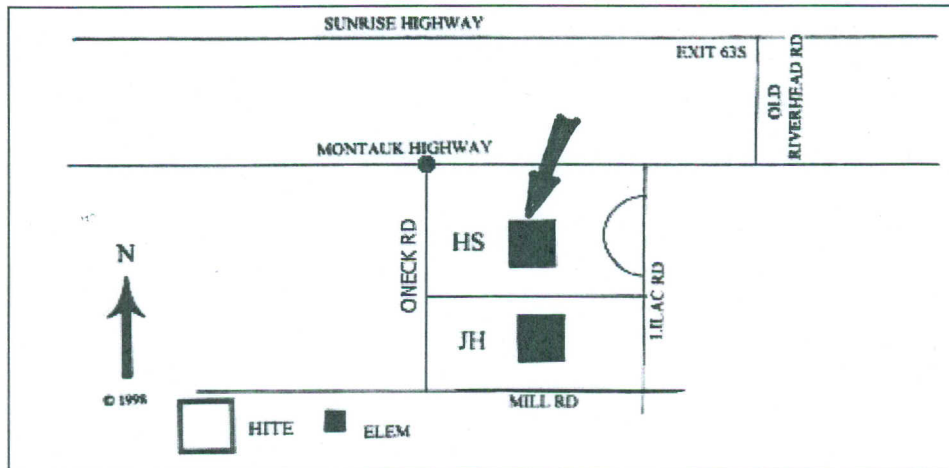

## **WESTHAMPTON BEACH HIGH SCHOOL and JUNIOR HIGH**

49 LILAC RD, WESTHAMPTON BEACH

MILL RD, WESTHAMPTON BEACH

### DIRECTIONS:

HS AND JH: SUNRISE HIGHWAY TO EXIT 63S. THIS TAKES YOU ONTO COUNTY ROAD 31 (Old Riverhead Road). CONTINUE ON COUNTY ROAD 31 SOUTH FOR ABOUT 2 MILES UNTIL YOU REACH MONTAUK HIGHWAY. TURN RIGHT ON MONTAUK HIGHWAY. TAKE SECOND LEFT ON ONECK LANE (you will see the school). MAKE FIRST LEFT INTO HS AND JH. SCHOOLS ARE ON ADJACENT PROPERTIES.